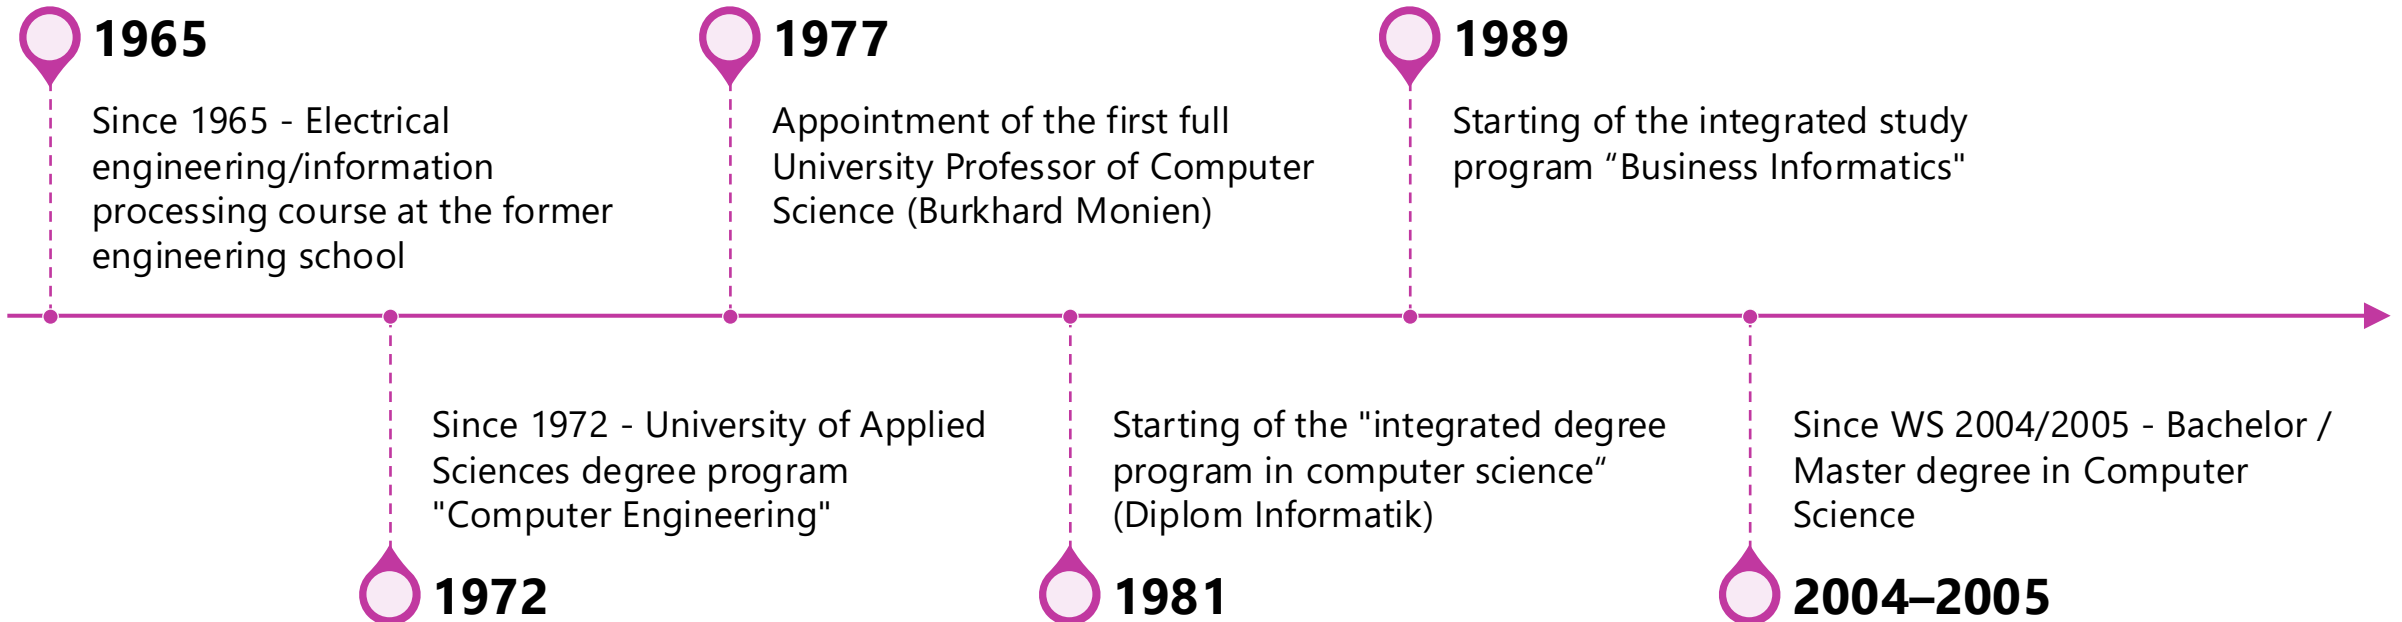

„Long History“ of UPB in CS („Informatics“)