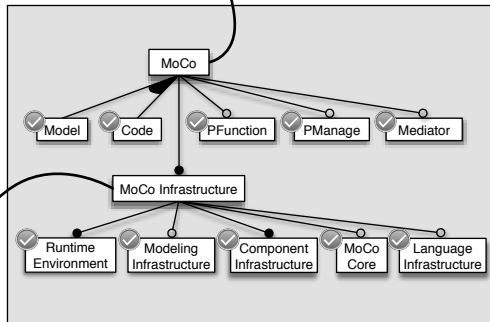

# MoCo Architecture View (DacController)

Component Architecture View (DAC-PL)

Variability View (DacController)